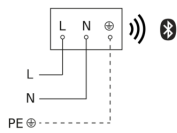

Outdoor light without sensor

GL 80 C

without motion detector, with Bluetooth
EAN 4007841 079284
Article number 079284

Circuit diagram Bluetooth

Circuit diagram Bluetooth